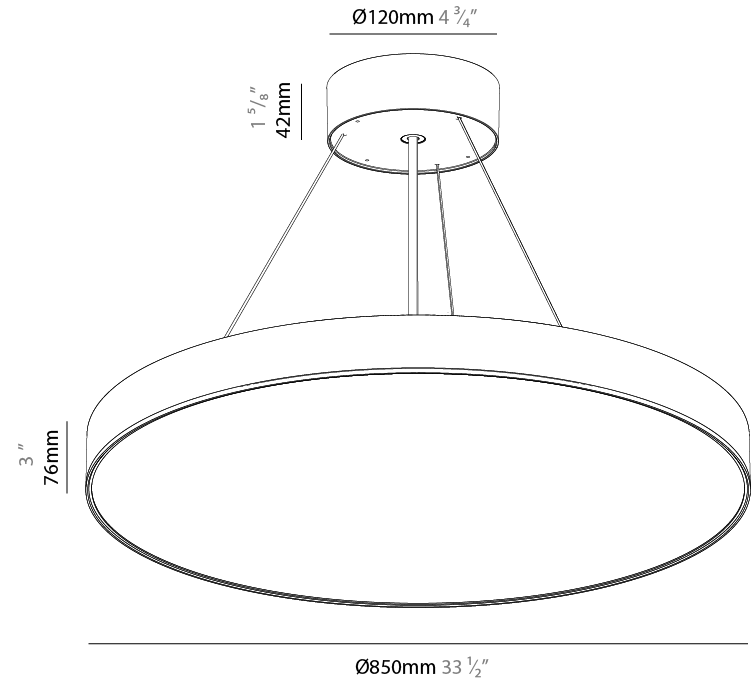

GENERAL

Series: Sign EVO
Partner: Prolicht
Division: Architectural
Installation: Suspension
Product Type: Pendant
Mounting Location: Ceiling
Light Distribution: Direct

PHYSICAL

Shape: Round
Diameter (mm): 850
Diameter (in): 33 7/16
Height (mm): 82
Height (in): 3 1/4
Weight (kg): 8.8
Diffuser: PMMA - Opal / Microprism / Clear Microprism
Fixture Finish: SSR / BKV / CWI / CRY / HAB / UFT / ITA / RUA / FTG / MYG / LOD / PUS / FRO / FUP / KIA / POP / BLS / SPG / MEY / GOH / CHC / COM / ABZ / JAG / OBR / MOS / ROR
Fixture Material: PMMA / Extruded Aluminum / Steel
Cable Details: 2000mm or 6000mm Transparent Cable

ELECTRICAL

Lamp Type: LED (Zhaga Standard)
Input Wattage (W): 96
Total Output Wattage (W): 82.4
Dimming: Tri-Mode (Non-Dimming and Phase Dimming (120Vac only) and 0-10V Dimming)
Driver Included: Yes
Driver Location: Integrated
Driver Type: Constant Current - Universal
Driver Class: Class 2
Input Voltage (V): 120
Constant Current (MA): 700mA
Upon Request: MATTER Dimming / DALI Dimming (Remote)

LED

Color Temperature (°K): 2700 / 3000 / 3500 / 4000
Max. Delivered Lumen (lm): Max 14543
Nominal Lumen (lm): Max 16157
CRI: >90 CRI
Lamp Life (hrs): 50000

OPTICAL

RATINGS AND CERTIFICATIONS

Certified By: Certified for North American Standards
IP rating: IP40