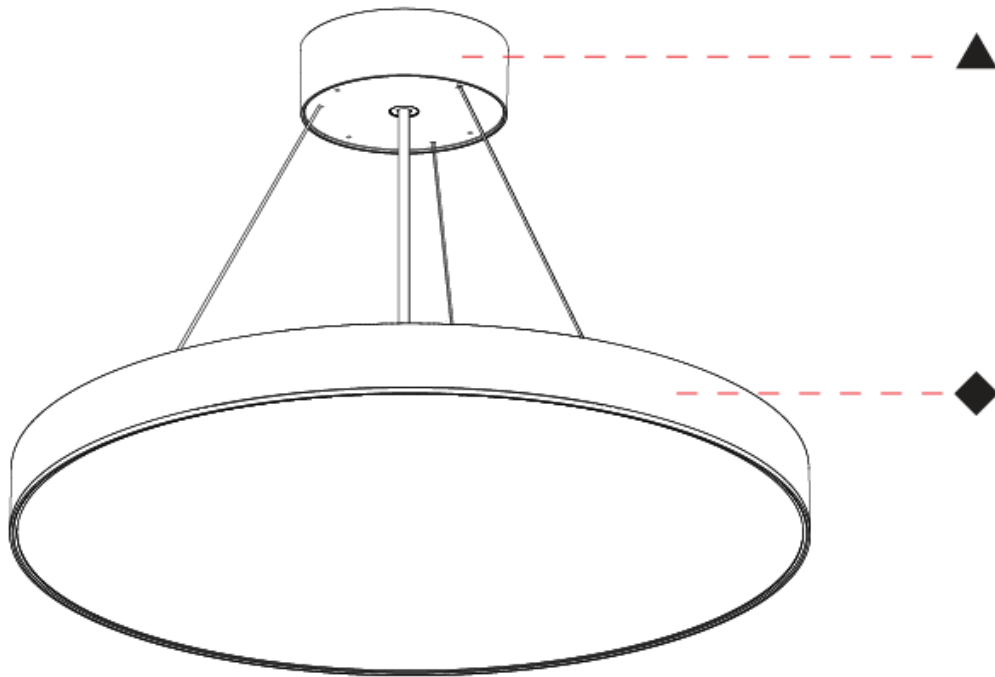

A3001101-HE-

PROJECT	_____
TYPE	_____
SPECIFIER	_____
QUANTITY	_____
DATE	_____