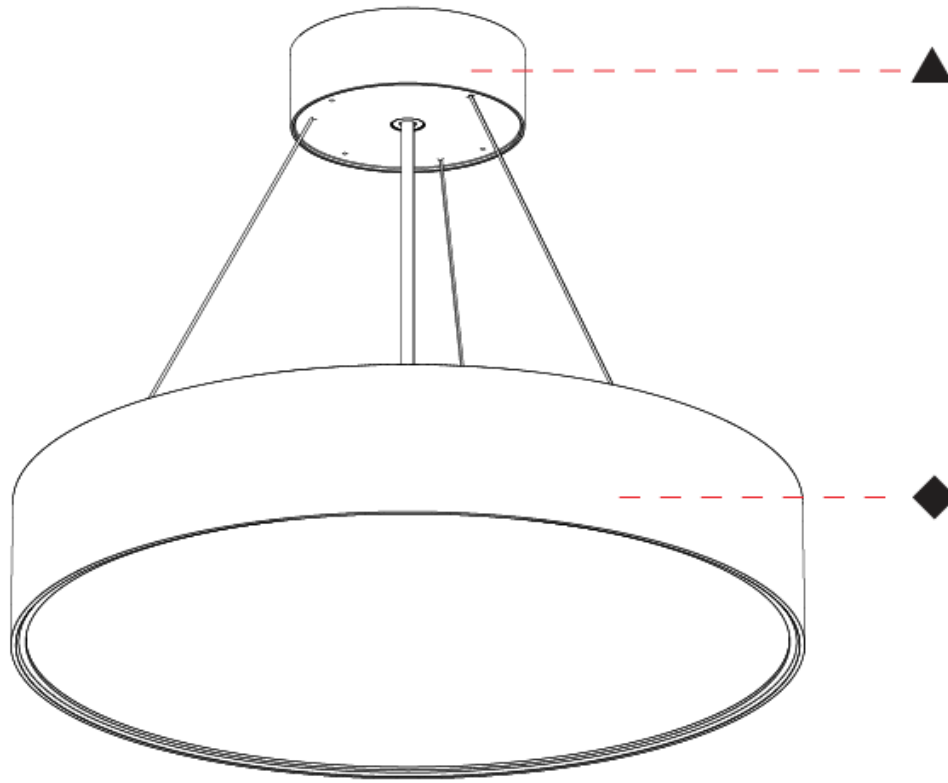

SIGN EVO SUSPENSION

A3001099-

PROJECT	_____
TYPE	_____
SPECIFIER	_____
QUANTITY	_____
DATE	_____

A